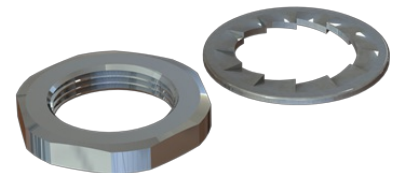

# MOUNTING KIT LARGE

Marine antenna mounting kit (Large)

Mounting Kit for mounting Marine and Base Station Antennas on brackets with mounting hole  $\varnothing$  25-26 mm

## MECHANICAL SPECIFICATIONS

Color	Chrome
Weight	40 g
Mounting	For mounting antennas on brackets with mounting hole $\varnothing$ 25-26 mm
Materials	Chromed solid brass and stainless steel
For Antenna Types	Marine and Base Station Antennas with standard threaded base