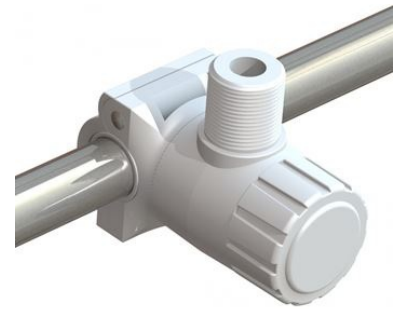

RAIL MOUNT LW 1"-14NF

Nylon 4-Way Rail Mount 1"-14NF for light-weight antennas

- 4-way easy lay-down rail mount for light-weight marine, Satcom and GPS antennas with US-style internal 1"-14NF threaded base
- Accepts rails \varnothing 21 mm (1/2") and \varnothing 26 mm (3/4")

MECHANICAL SPECIFICATIONS

Color	White
Weight	175 g (Hardware included)
Mounting	Clamp
Mounting Place	On horizontal or vertical rail (\varnothing 21 and 26 mm)
Mounting Instruction	NOTE! Not suitable for heavy type antennas
Materials	Nylon and stainless steel
Operating Temperature	-40C to +70C
For Antenna Types	For light-weight marine, Satcom and GPS antennas with US-style internal 1"-14NF threaded base
Dimension	96 x 75 x 45 mm