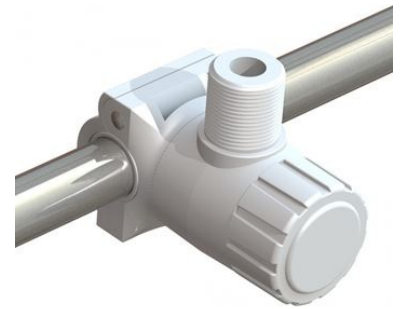

# RAIL MOUNT LW 1"-14NF

Nylon 4-Way Rail Mount 1"-14NF for light-weight antennas

- 4-way easy lay-down rail mount for light-weight marine, Satcom and GPS antennas with US-style internal 1"-14NF threaded base
- Accepts rails  $\varnothing$  21 mm (1/2") and  $\varnothing$  26 mm (3/4")

## MECHANICAL SPECIFICATIONS

Color	White
Weight	175 g (Hardware included)
Mounting	Clamp
Mounting Place	On horizontal or vertical rail ( $\varnothing$ 21 and 26 mm)
Mounting Instruction	NOTE! Not suitable for heavy type antennas
Materials	Nylon and stainless steel
Operating Temperature	-40C to +70C
For Antenna Types	For light-weight marine, Satcom and GPS antennas with US-style internal 1"-14NF threaded base
Dimension	96 x 75 x 45 mm