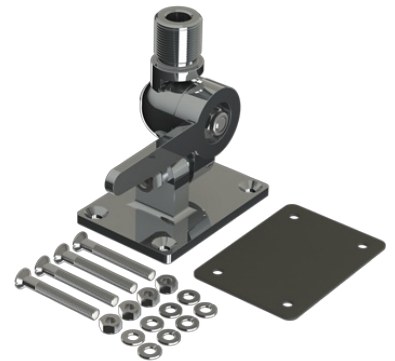

4-WAY MOUNT HD 1"-14NF

4-way heavy-duty chrome plated solid brass deck mount (1"-14NF)

- Heavy duty 4-Way tiltable easy lay-down chrome plated solid brass mount for deck/wall mounting of Marine, Satcom and GPS antennas with internal 1"-14NF threaded base
- Stainless steel mounting hardware included

MECHANICAL SPECIFICATIONS

Color	Chrome
Height	120 mm
Weight	900 g (Mounting Hardware included)
Mounting	Bolt-on with supplied screws
Mounting Place	On deck or wall
Materials	Chrome plated solid brass, stainless steel and rubber
Operating Temperature	-40C to +70C
For Antenna Types	For marine, Satcom and GPS antennas with US-style internal 1"-14NF threaded base
Dimension	93 x 65 x 120 mm