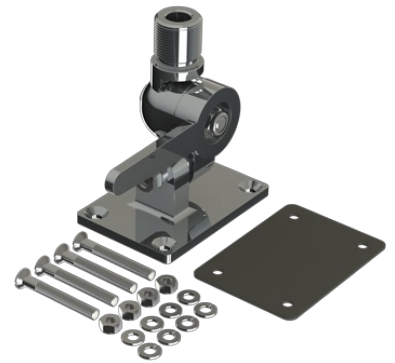

4-WAY MOUNT HD 1"-14NF

4-way heavy-duty chrome plated solid brass deck mount (1"-14NF)

- Heavy duty 4-Way tiltable easy lay-down chrome plated solid brass mount for deck/wall mounting of Marine, Satcom and GPS antennas with internal 1"-14NF threaded base
- Stainless steel mounting hardware included

MECHANICAL SPECIFICATIONS

Color	Chrome
Height	120 mm
Weight	900 g (Mounting Hardware included)
Mounting	Bolt-on with supplied screws
Mounting Place	On deck or wall
Materials	Chrome plated solid brass, stainless steel and rubber
Operating Temperature	-40C to +70C
For Antenna Types	For marine, Satcom and GPS antennas with US-style internal 1"-14NF threaded base
Dimension	93 x 65 x 120 mm