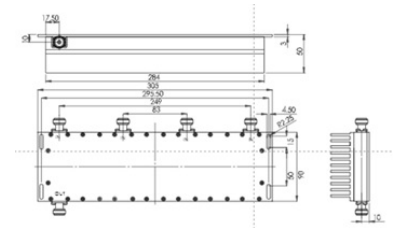

## MECHANICAL SPECIFICATIONS

Color	Black
Weight	2.1 kg
Connector	Type N-female
Dimension	304x116x50 mm
Serial no.	On product label
Operating Temperature	-20° C to +60°C