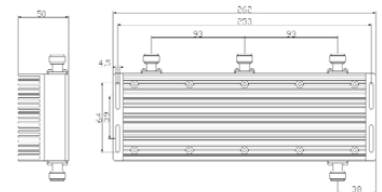

## MECHANICAL SPECIFICATIONS

Color	Black
Dimension	262 x 50 x 116 mm (W x H x L)
Weight	2.0 kg
Connector	Type N-female
Serial no.	On product label
Operating Temperature	-20° to +60°C